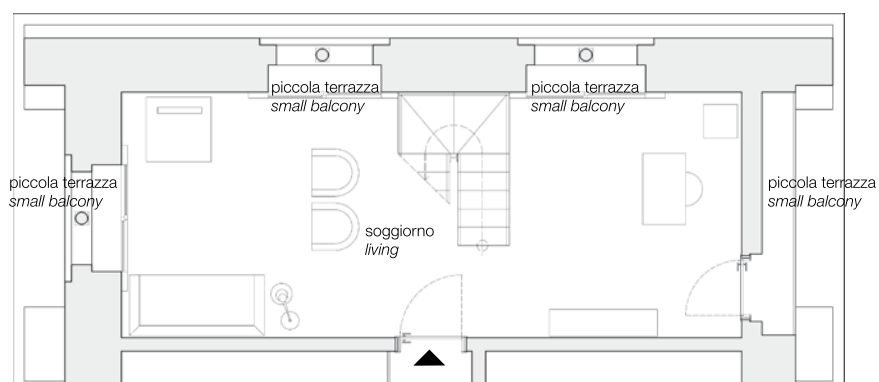

### *Suite Cardinale*

\_per 2 ospiti + 2  
\_65 mq

\_for 2 guests + 2  
\_65 sqm

piano primo  
36 mq

first floor  
36 sqm

loft piano superiore  
29 mq

mezzanine  
29 sqm